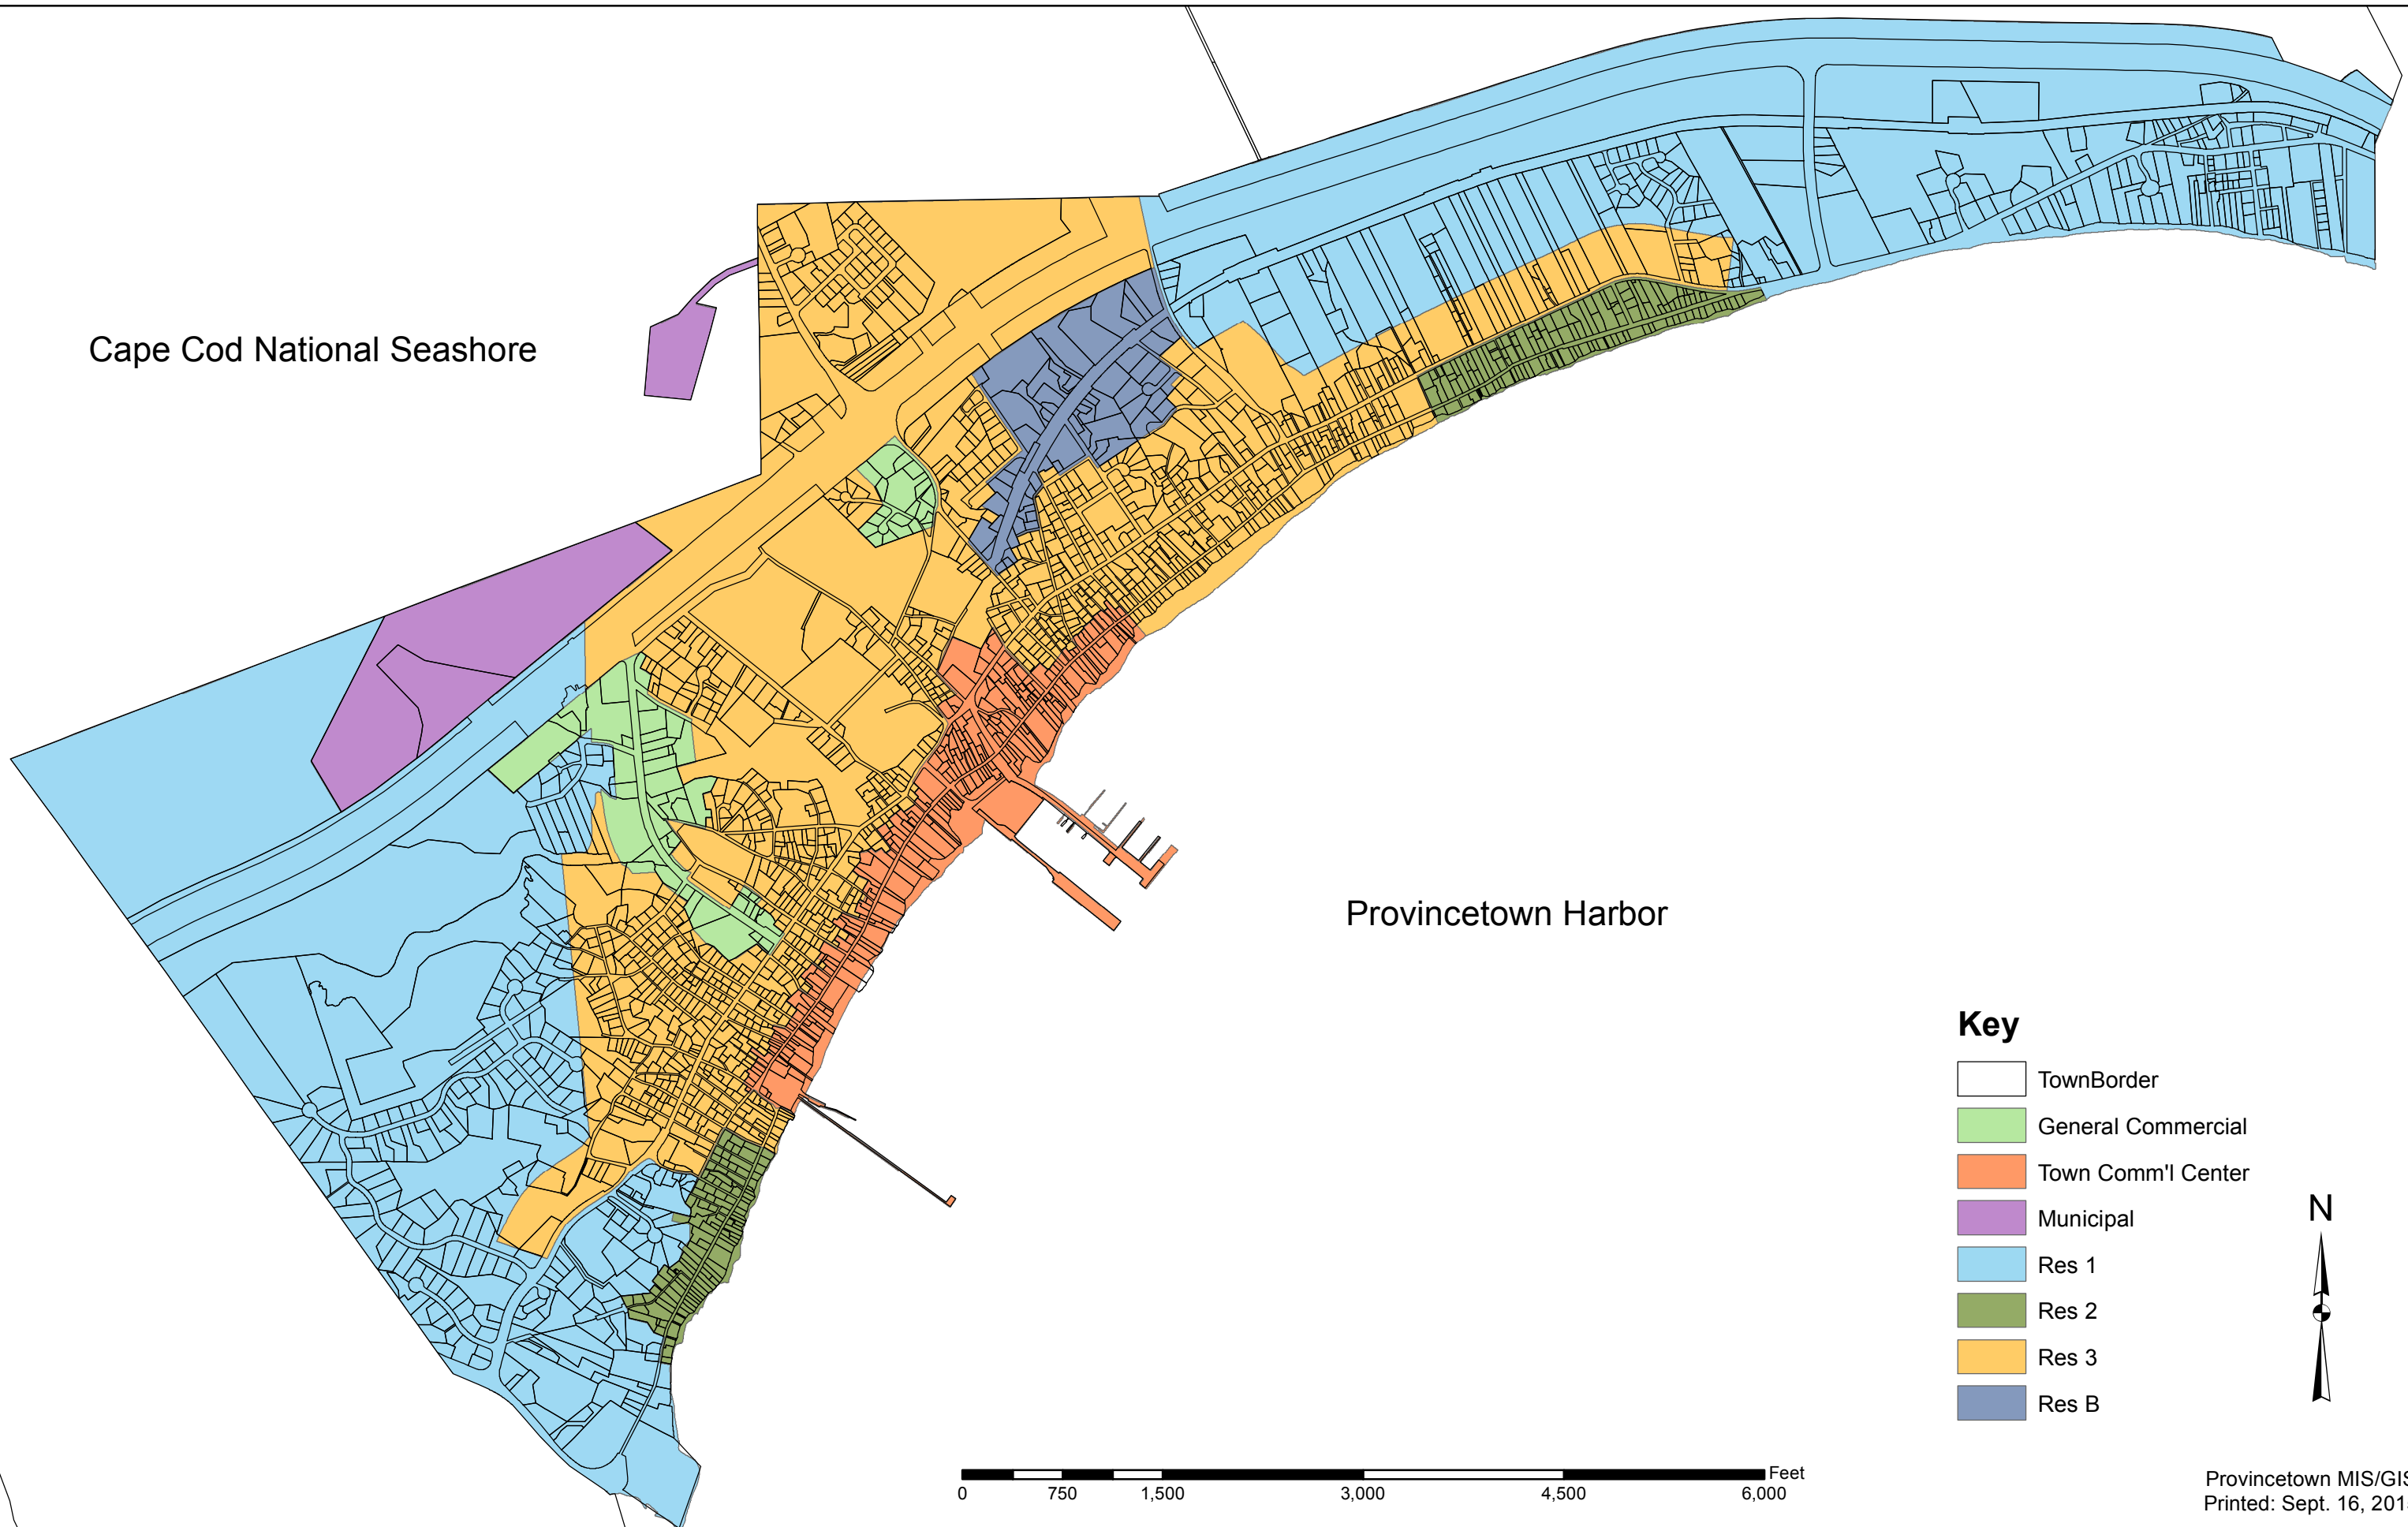

Provincetown Zoning Map

Key

- TownBorder
- General Commercial
- Town Comm'l Center
- Municipal
- Res 1
- Res 2
- Res 3
- Res B

0 750 1,500 3,000 4,500 6,000 Feet